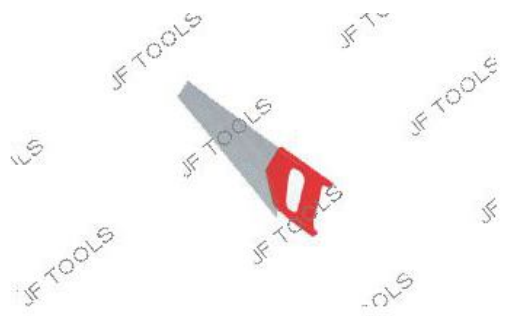

MM	Inch	Qty/Ctn
300	12	60
350	14	30
400	16	30
450	18	30
500	20	20
600	24	20