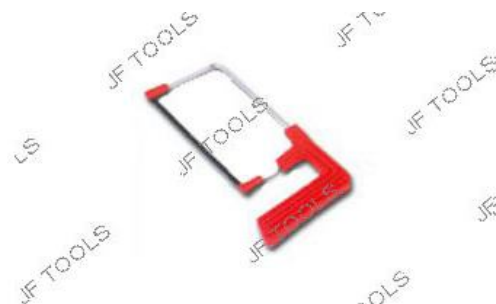

**Junior Saw Steel Handle**

Chrome plated.

**JTW-1351**

MM	Inch	Qty/Ctn
150	6	30

**Junior Saw Plastic Handle**

Steel Frame with Plastic Handle

**JTW-1352**

MM	Inch	Qty/Ctn
150	6	300

### Adjustable Handy Saw

Plastic Handle.

**JTW-1354**

MM	Inch	Qty/Ctn
150	6	100